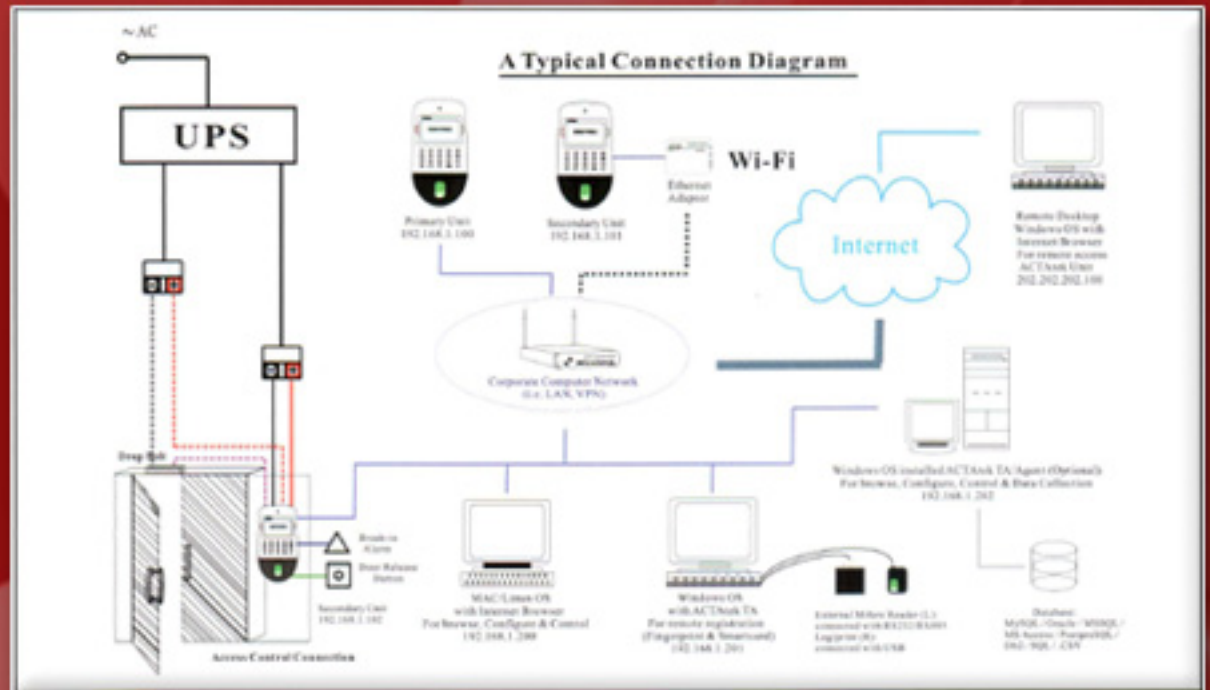

**DIGI-BioSECURE PIN & CAMERA  
TIME ATTENDANCE SYSTEM**

**Features & Benefits:**

- ✎ 1 Access method: PIN
- ✎ Operates in standalone or network modes
- ✎ Encrypted communication between units and browser
- ✎ All software and hardware are built-in
- ✎ IP65 rated weather and impact resistant casing
- ✎ Multi-lingual interface - supports English, Spanish, Chinese, Arabic, German, Thai, Korean, Polish, Portuguese and Croatian - More in future releases!
- ✎ Maximum user enrollment of 30,000 users
- ✎ Maximum transaction storage of 75,000 records
- ✎ Control, configure and administer via web interface
- ✎ Real-time system update and configuration
- ✎ Integration with Wiegand 26-bit and 40-bit output
- ✎ Optical built-in CMOS camera
- ✎ Optional Wi-Fi support
- ✎ Optional secure external relay

## DIGI-BioSECURE PIN & CAMERA TIME ATTENDANCE SYSTEM

### Access Control / Time Attendance